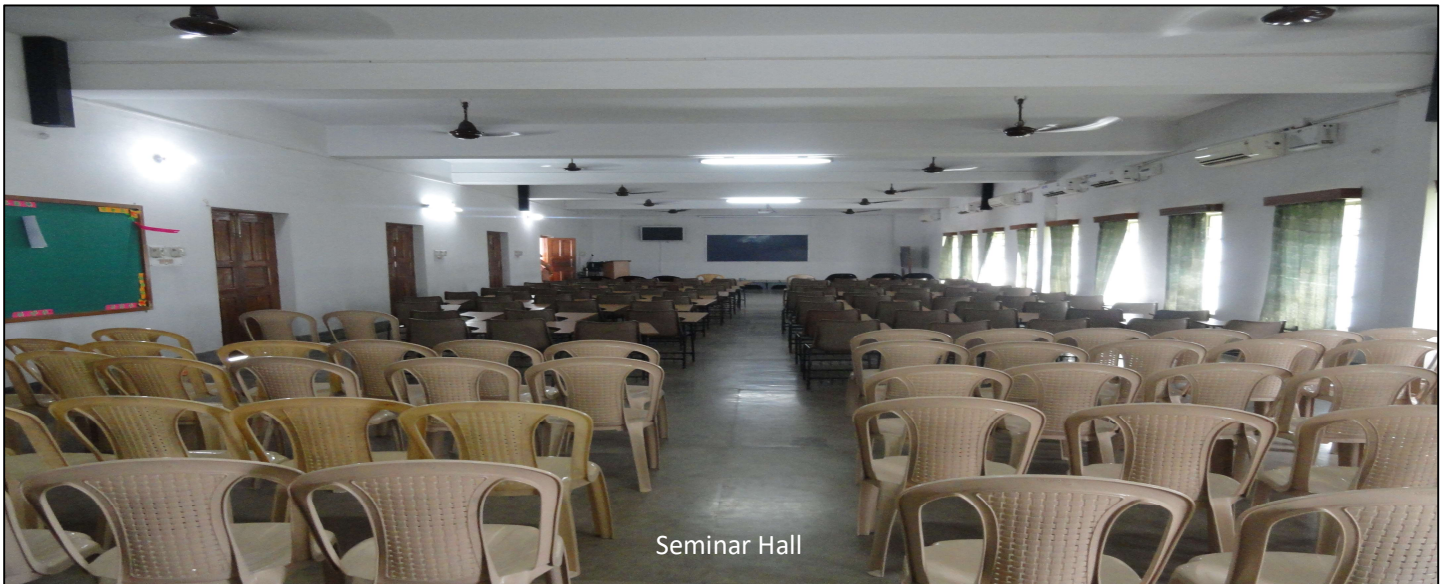

**Department of Education, Patna Women's College, Bailey Road, Patna**

Lecture Room

Method Room I

Science & Mathematics Resource Centre

Health Resource Centre

Method Room II

Method Room III

Smart Class Room

Computer Lab

Art and Craft Room

Multimedia Room

Seminar Hall

Psychology Lab

E-Library

Library

Multipurpose Hall